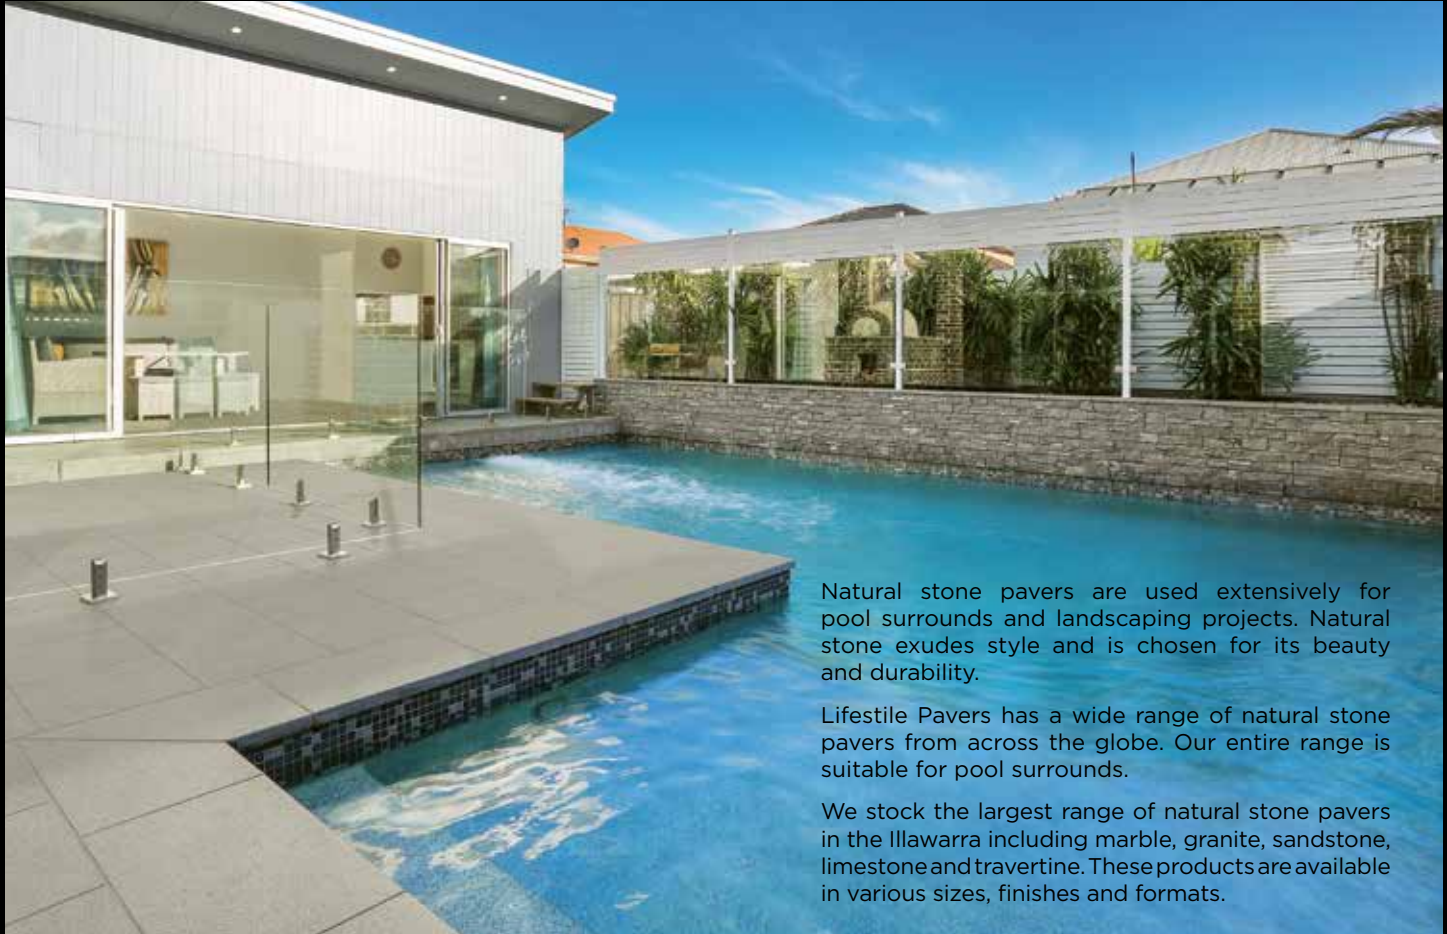

lifestyle pavers

POOL PAVING SPECIALISTS

PORCELAIN PAVERS

NATURAL STONE PAVERS

Natural stone pavers are used extensively for pool surrounds and landscaping projects. Natural stone exudes style and is chosen for its beauty and durability.

Lifestyle Pavers has a wide range of natural stone pavers from across the globe. Our entire range is suitable for pool surrounds.

We stock the largest range of natural stone pavers in the Illawarra including marble, granite, sandstone, limestone and travertine. These products are available in various sizes, finishes and formats.

We have bullnose, pencil, rebated and tumbled edge coping with associated custom internal and external corners.

All coping is available in matching natural stone and porcelain pavers.

ULTRA DRAIN

Ultra Drain is a modern looking linear drainage system at a fraction of the price of stainless. It comes with a marine grade aluminium top. It is easy to install and has all the required accessories to complete the job. Ultra Drain is available in three different sizes - UD100 provides great waterflow, UD60 is a slim line alternative and UD40 can be fitted directly to an existing concrete slab.