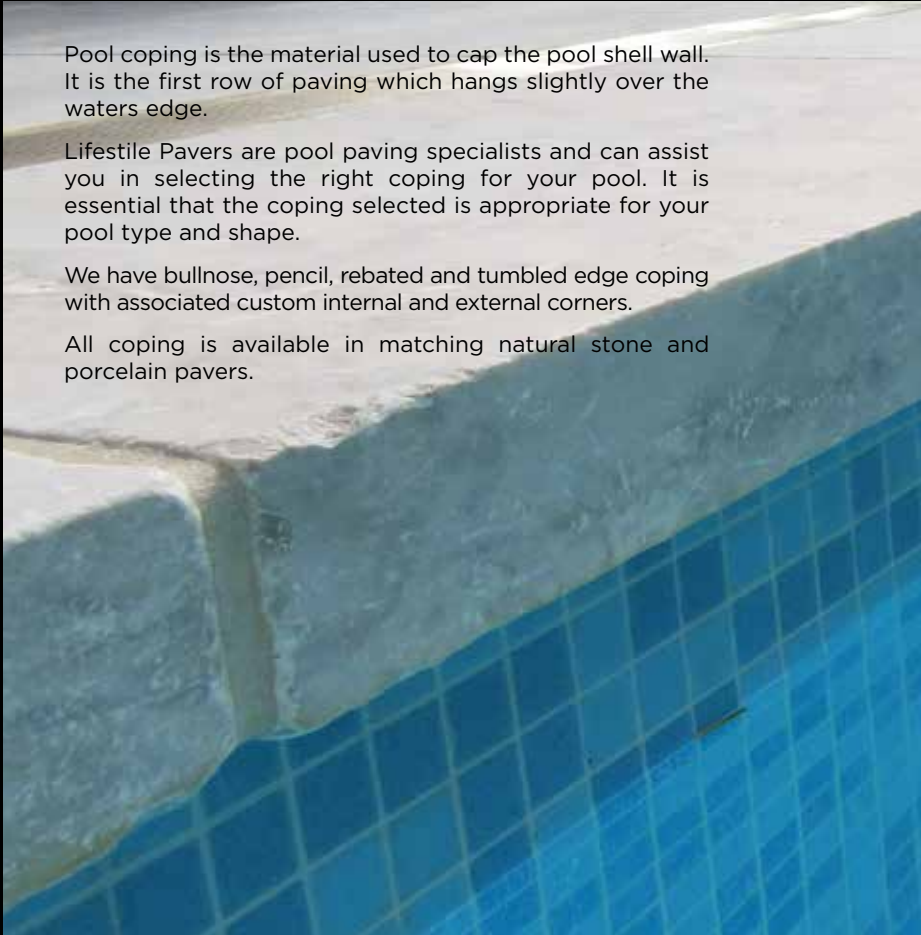

SKIMMER LIDS

Skimmer Lids are custom made to match your paving and create a seamless and flush pool surround.

They are made from marine grade stainless steel and meet Australian pool safety standards.

They are durable and protect the skimmer lid from chipping and cracking. Most importantly, the surrounding pavers are protected.

POOL COPING

Pool coping is the material used to cap the pool shell wall. It is the first row of paving which hangs slightly over the waters edge.

Lifestyle Pavers are pool paving specialists and can assist you in selecting the right coping for your pool. It is essential that the coping selected is appropriate for your pool type and shape.

We have bullnose, pencil, rebated and tumbled edge coping with associated custom internal and external corners.

All coping is available in matching natural stone and porcelain pavers.

ULTRA DRAIN

Ultra Drain is a modern looking linear drainage system at a fraction of the price of stainless. It comes with a marine grade aluminium top. It is easy to install and has all the required accessories to complete the job. Ultra Drain is available in three different sizes - UD100 provides great waterflow, UD60 is a slim line alternative and UD40 can be fitted directly to an existing concrete slab.